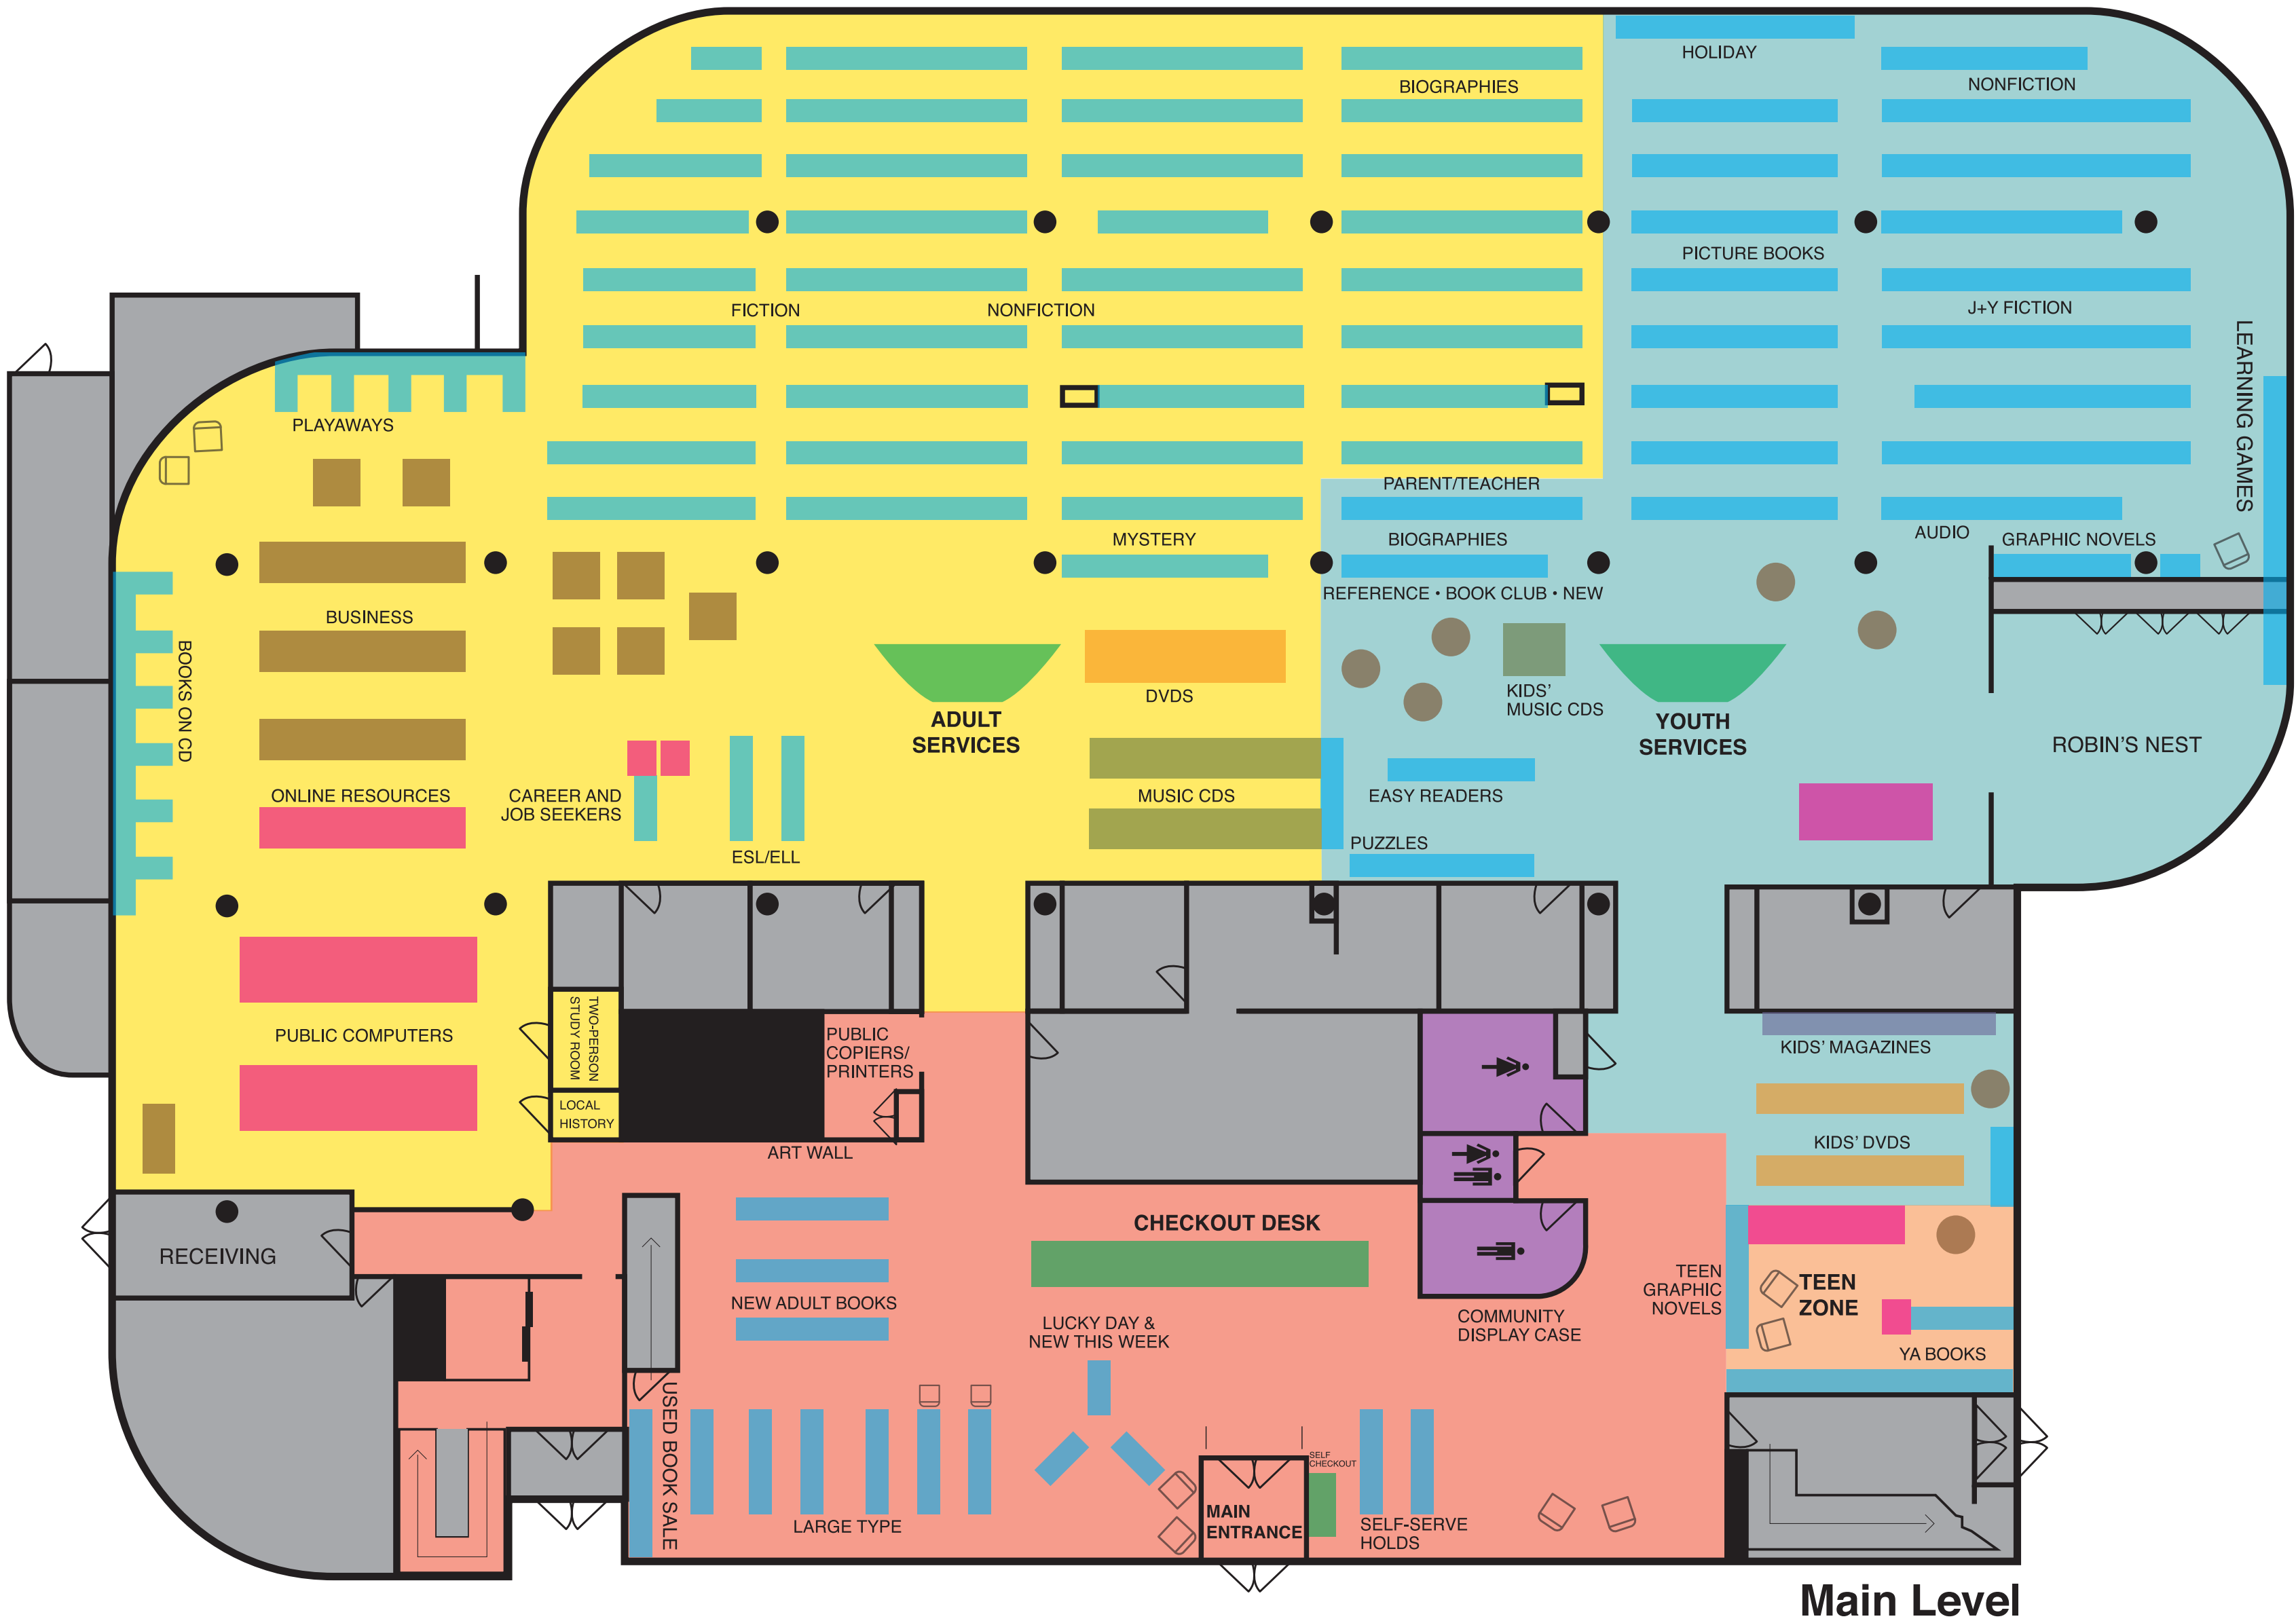

# Helen Plum Library

**LEGEND**

- MIXED USE SPACE
- YOUTH SERVICES
- ADULT SERVICES
- TEEN SERVICES
- COLLECTION
- PUBLIC COMPUTERS
- RESTROOMS
- STAFF SPACE